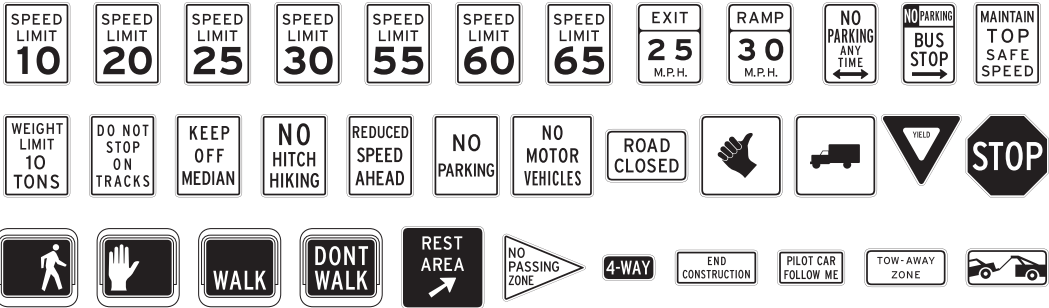

TWO - FULL CHARACTER SET